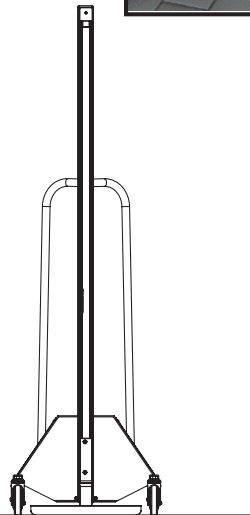

Protema electric lift PRO40

SPECIFICATIONS:	
Art nr (excluding platform):	8PRO40
Max. load	40 kg (88 lbs) with centre of load @ max 300 mm from mast
Max. lifting height	1380 mm
Stroke	1350 mm
Weight of unit	20 kg (44 lbs)
Lifting speed	0,085 m/s
Charging voltage	120/240 V AC
Battery / battery charger	12V DC 7Ah / 50 W
Lifting capacity/charge	100 x 40 kg x 1m
Total height	1653 mm
Wheels	Front wheels Ø 100 mm Rear wheels (braked) Ø 80 mm

Protema PRO40 handles weights up to 40 kg (88 lbs). Powerpack with built-in charger (110/240 V AC) and overload protection. CE Cert. 12-SKM-CM-0110. Platform not included.

Max load 40kg @300mm from mast with standard legs and standard platform 8597

8597 Foldable platform
445 x 360 mm, stainless steel, with forks.