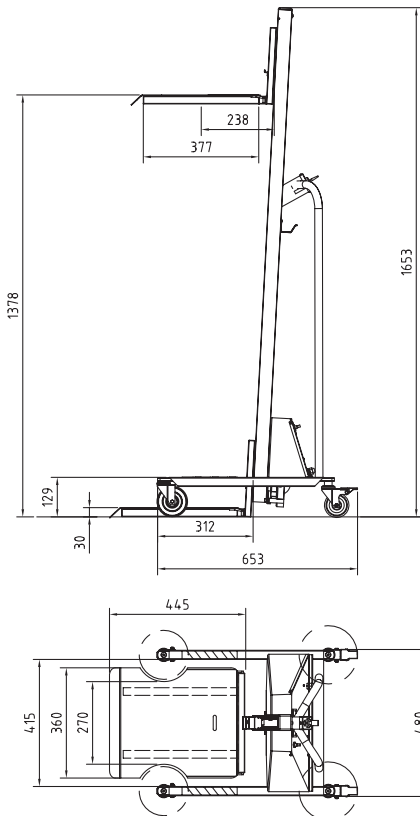

Protema electric lift PRO40

SPECIFICATIONS:	
Art nr (excluding platform):	8PRO40
Max. load	40 kg (88 lbs) with centre of load @ max 300 mm from mast
Max. lifting height	1380 mm
Stroke	1350 mm
Weight of unit	20 kg (44 lbs)
Lifting speed	0,085 m/s
Charging voltage	120/240 V AC
Battery / battery charger	12V DC 7Ah / 50 W
Lifting capacity/charge	100 x 40 kg x 1m
Total height	1653 mm
Wheels	Front wheels Ø 100 mm Rear wheels (braked) Ø 80 mm

Protema PRO40 handles weights up to 40 kg (88 lbs). Powerpack with built-in charger (110/240 V AC) and overload protection. CE Cert. 12-SKM-CM-0110. Platform not included.

Max load 40kg @300mm from mast with standard legs and standard platform 8597

8597 Foldable platform
445 x 360 mm, stainless steel, with forks.